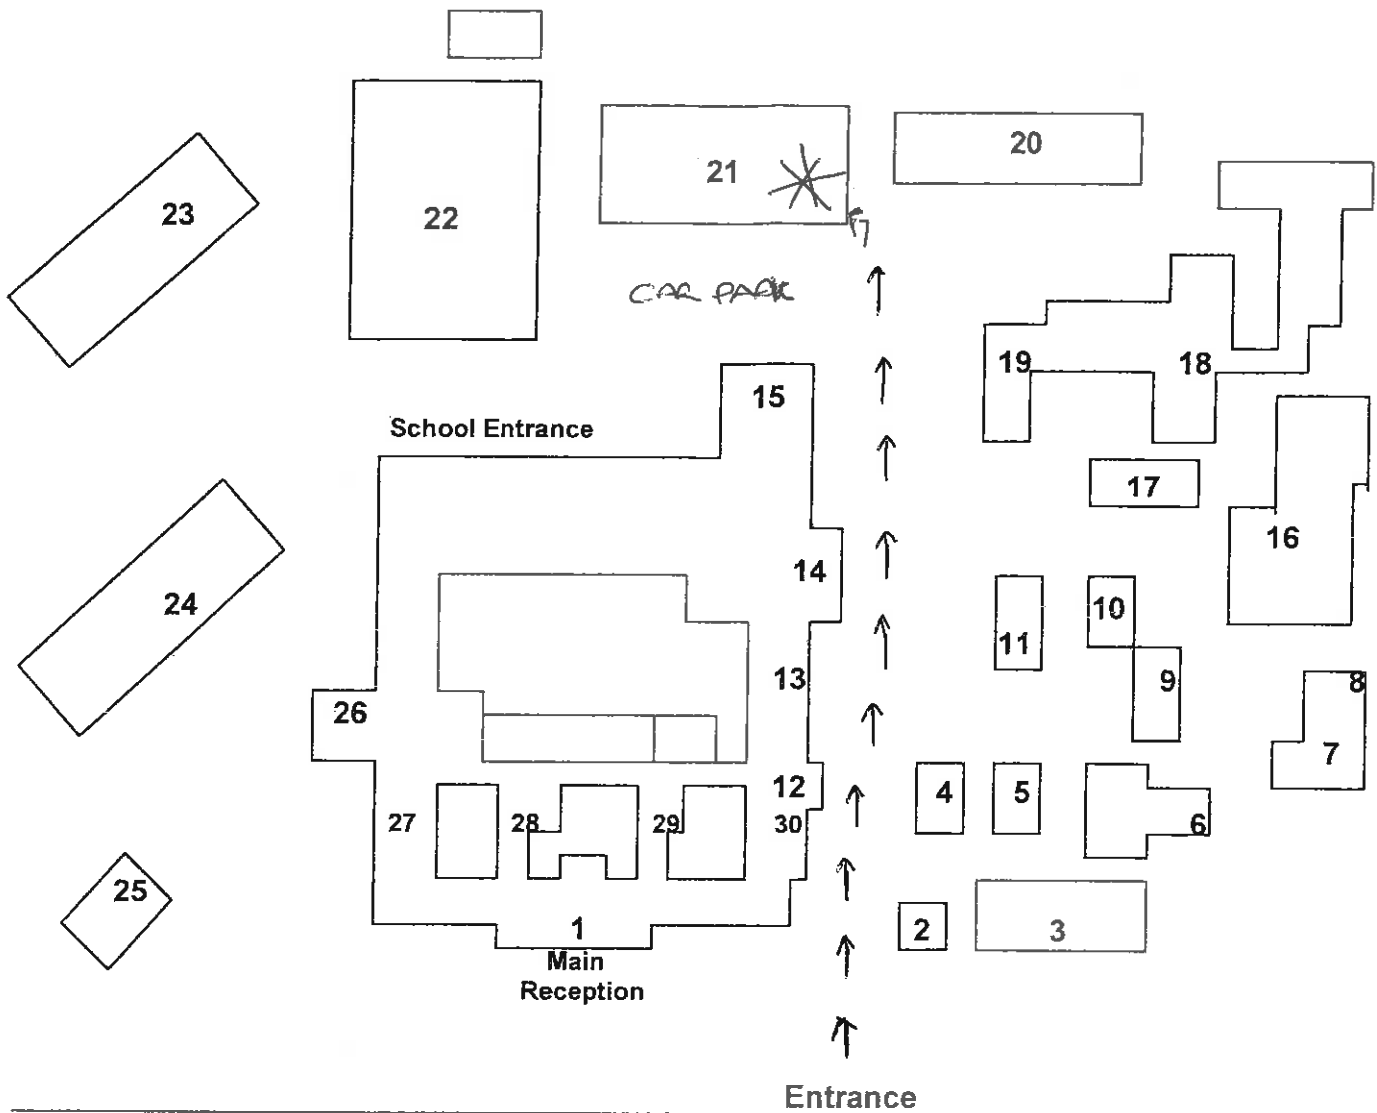

Doncaster Deaf Trust Site Map

- 1. Main Building Entrance
- 2. Bungalow
- 3. Motor Vehicle Workshop
- 4. Maintenance Office
- 5. Snap Cabin
- 6. Maintenance Block
- 7. Carpentry & Joinery
- 8. Swimming Pool
- 9. Multiuse Offices
- 10. Orchard Office
- 11. Green House
- 12. Security Office
- 13. Kitchen Entrance
- 14. Airport Lounge
- 15. Visions Beauty Salon

- 16. Howard Building
- 17. Vacant
- 18. Carr Fenton Lodge
- 19. Greenslade & Library
- 20. Glenville Building (Life Skills)
- 21. Warde-Aldam Centre
- 22. All Weather Courts
- 23. Darley Lodge
- 24. Greenaway Lodge
- 25. Dickson House
- 26. Little Learners Day Nursery

- 1st Floor**
- 27. Sanderson Wing (PSD)
 - 28. Media & Office Technologies
 - 29. Health Education & Social Studies
 - 30. Sports